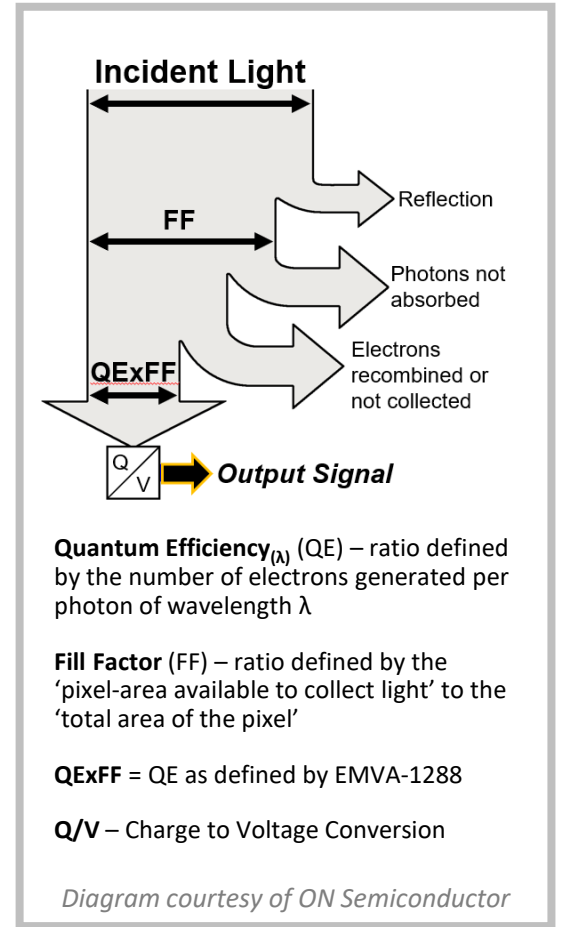

Spectral Response Curve UV (Monochrome only)

Phantom T3610, 2410

Spectral Response Curve UV (Monochrome only)

Phantom T3610, 2410