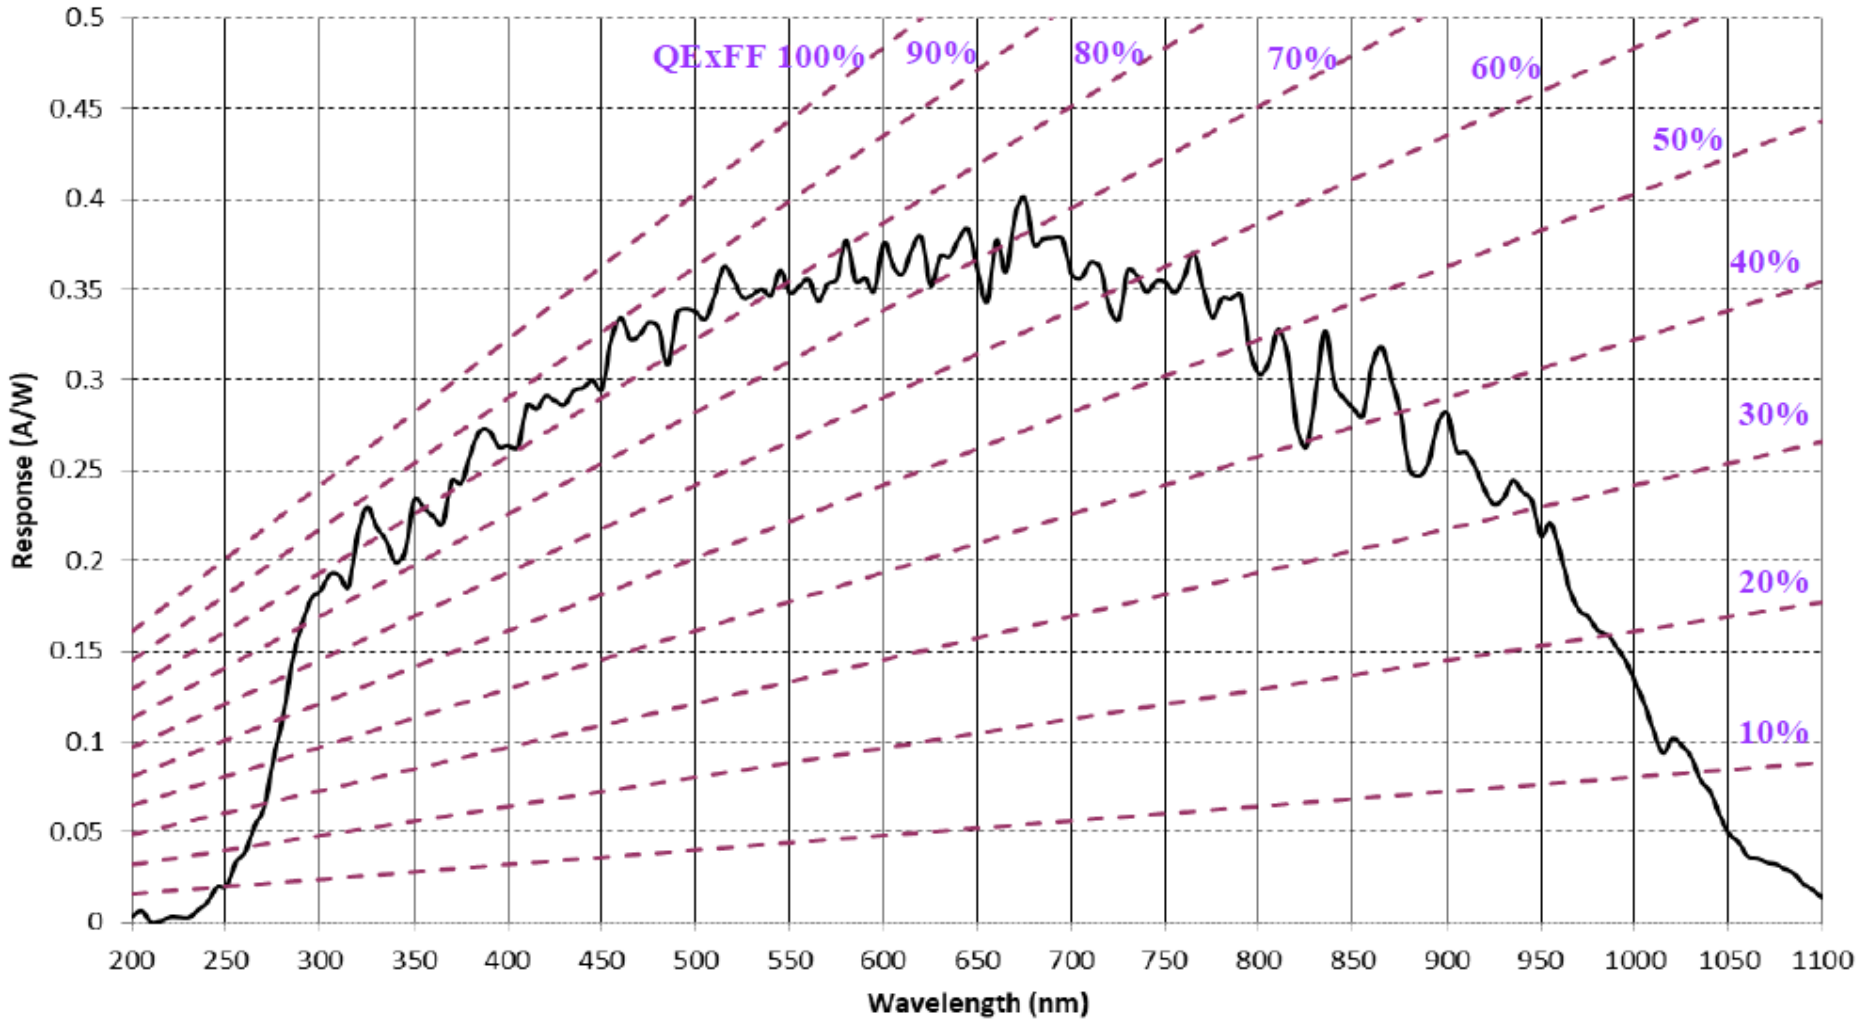

Spectral Response Curve UV (Monochrome only)

Phantom T3610, 2410

Spectral Response Curve UV (Monochrome only)

Phantom T3610, 2410